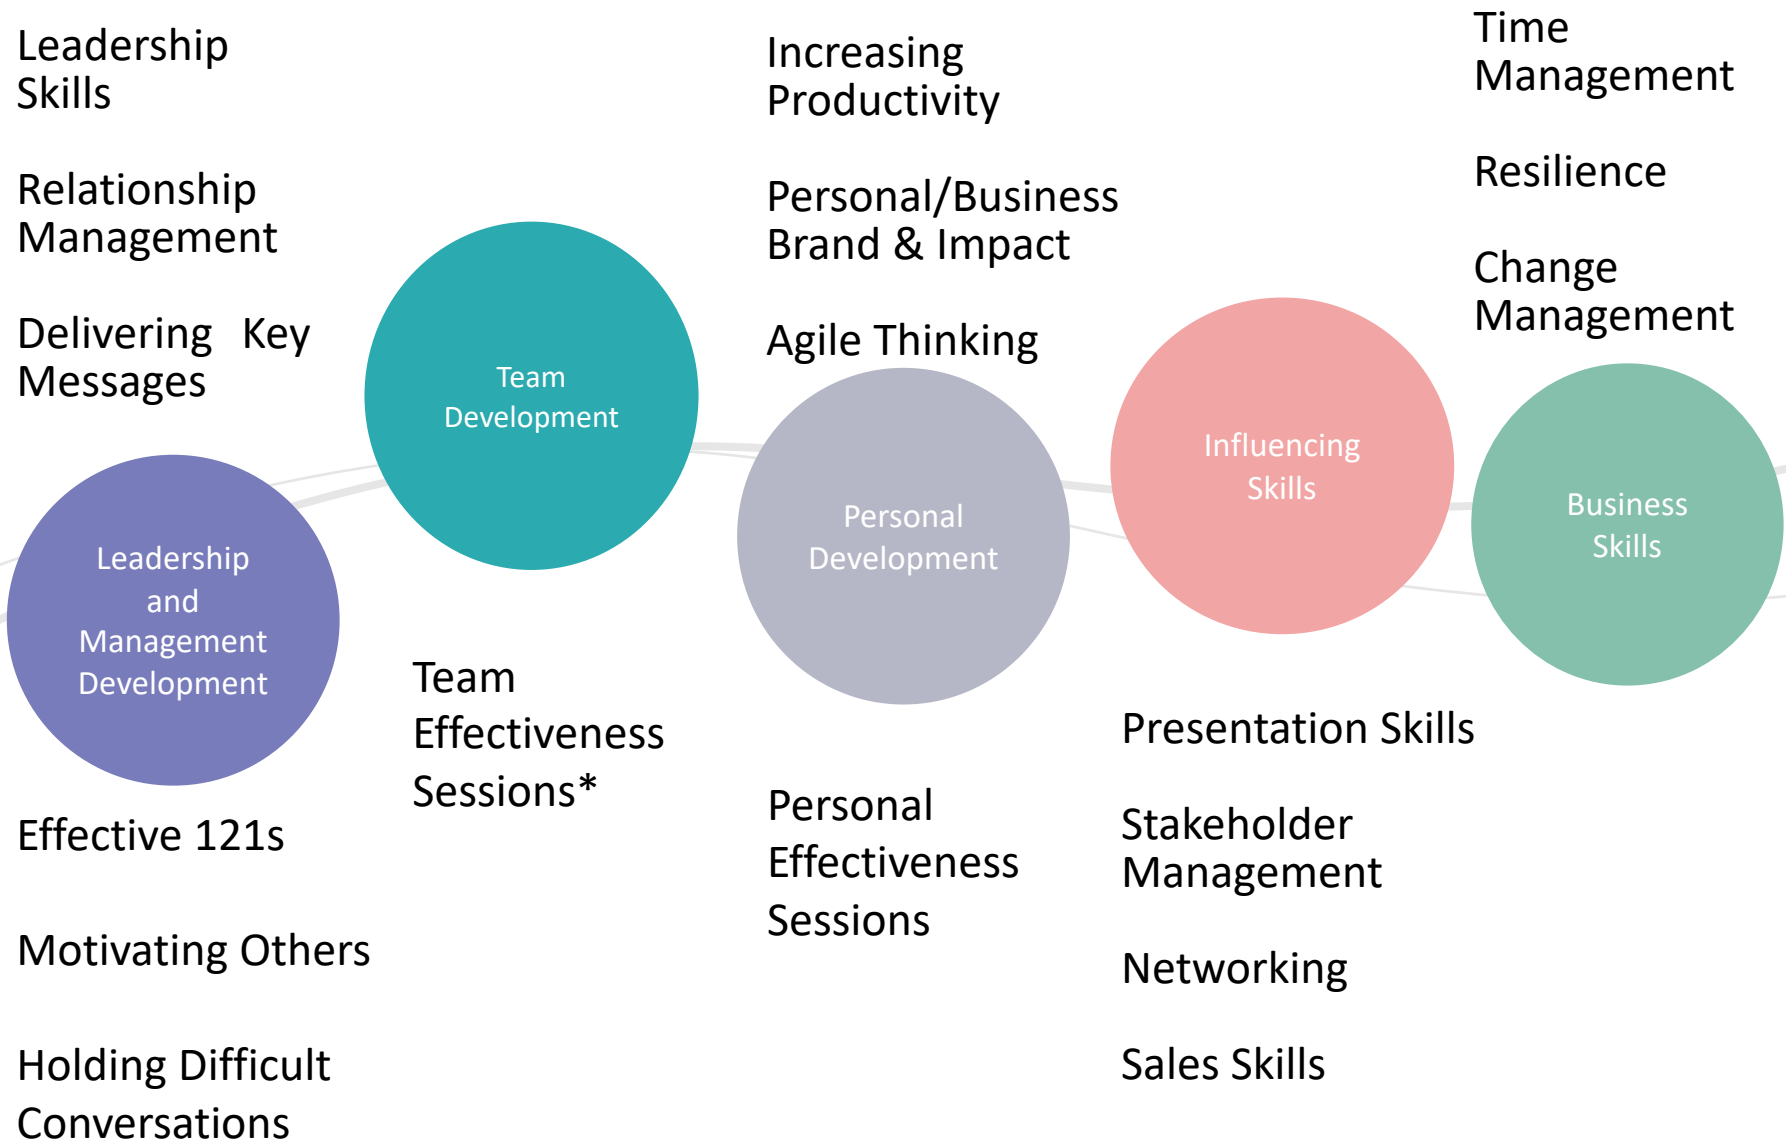

Fairway Virtual Modules

Working with you to support flexible learning

Virtual Modules Available

Continuing the journey... Insights Discovery Based Modules

A series of ongoing team development sessions

Virtual Modules (90 minutes)